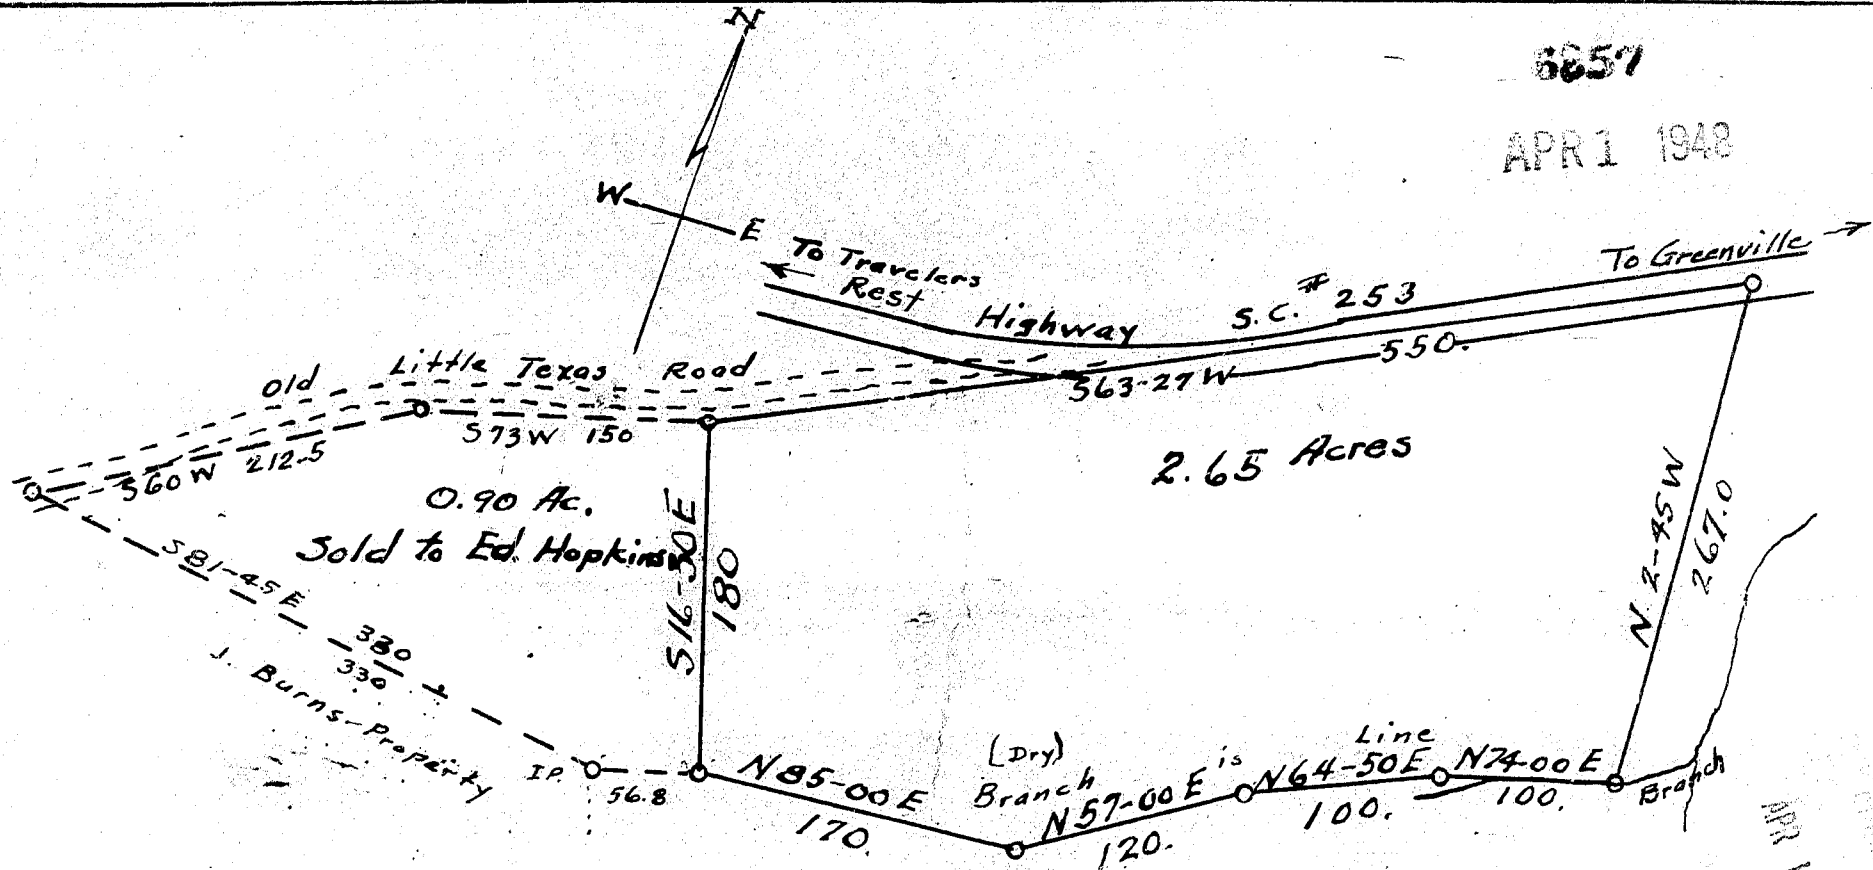

6857

APR 1 1948

PLAT OF PROPERTY OF
 ROY STYLES
 Near Travelers Rest S.C.
 Survey by T.T. Dill, Nov 1947
 Scale 1" = 100'

Recorded April 1st, 1948 at 12:53 P.M. #6857

Traded James W. Jones
 to Roy 153 - Travelers Rest